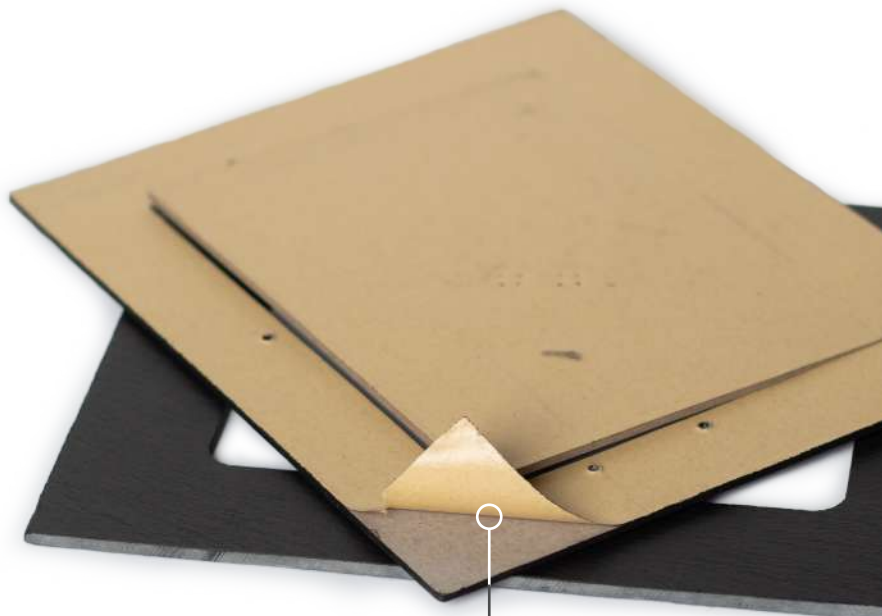

Slate frame comes unassembled

The frame backer has an adhesive that adheres to slate after slate is fabricated. Due to the design of this product, glass is not included.

Slate frame comes unassembled • Due to the design of this product, glass is not included.